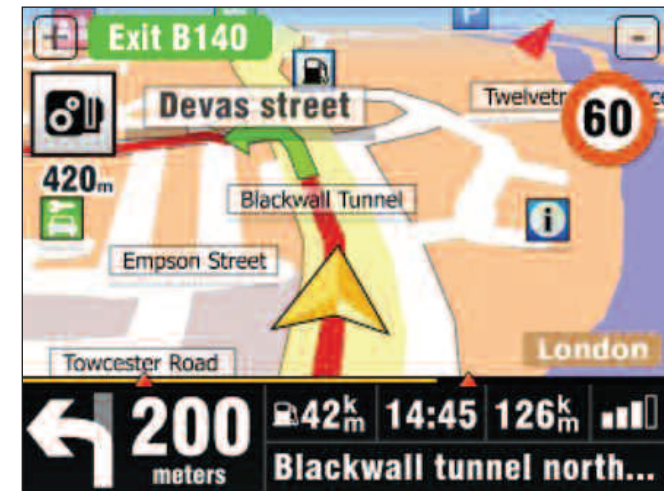

## Crystal clear maps with detailed information

Featuring sign post information (e.g. Wien, Exit 1B), customised warnings, current city and house numbers when approaching a destination.

# Comprehensive overview of the route

Use a list of directions, view the route as images or as a summary. See and avoid motorways, toll roads, ferries and unpaved roads.

**Contact us for a free demonstration**

## Detailed overview of the map

“Navigate to” or “travel via” point on map, avoid area, find nearby POI.

## Sygic Drive – basic features:

- Crystal-clear maps with fast refresh
- Itinerary planning (waypoints)
- Platform-independent engine
- Symbian, Linux support
- POI management, alerts and importing custom points of interest
- Improved voice notifications (including exit guidance)
- Predictive adjustment of current GPS position
- Detailed European map with street level details and fast cross-border route computing
- Door-to-door navigation across Europe
- Fast automatic route recomputing
- Route demonstration mode, directions list, summary
- Recent locations, favourites, POIs
- Avoid toll roads, motorways, ferries, charge zones
- Route planning modes (fastest, bicycle, walk, avoid motorways, limited speed)