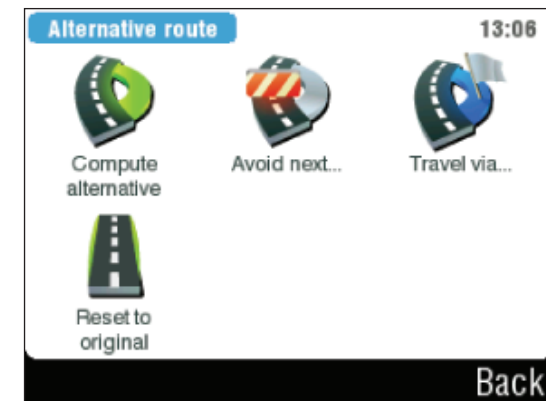

Itinerary management and advanced route planning

Contact us for a free demonstration