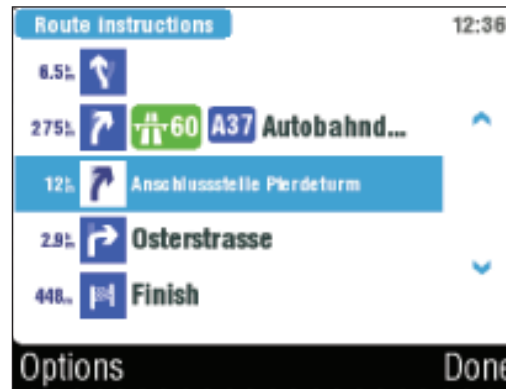

## Crystal clear maps with detailed information

Featuring sign post information (e.g. Wien, Exit 1B), customised warnings, current city and house numbers when approaching a destination.

# Comprehensive overview of the route

Use a list of directions, view the route as images or as a summary. See and avoid motorways, toll roads, ferries and unpaved roads.

**Contact us for a free demonstration**

## Detailed overview of the map

“Navigate to” or “travel via” point on map, avoid area, find nearby POI.