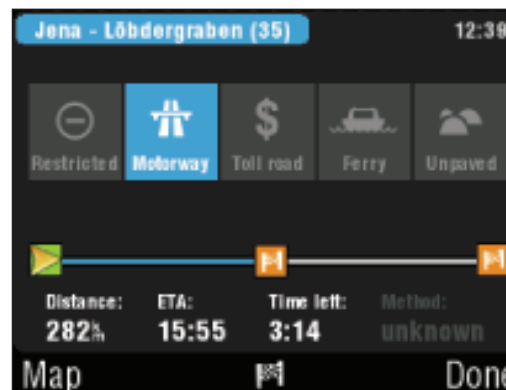

## Crystal clear maps with detailed information

Featuring sign post information (e.g. Wien, Exit 1B), customised warnings, current city and house numbers when approaching a destination.

# Comprehensive overview of the route

Use a list of directions, view the route as images or as a summary. See and avoid motorways, toll roads, ferries and unpaved roads.

**Contact us for a free demonstration**

## Detailed overview of the map

“Navigate to” or “travel via” point on map, avoid area, find nearby POI.